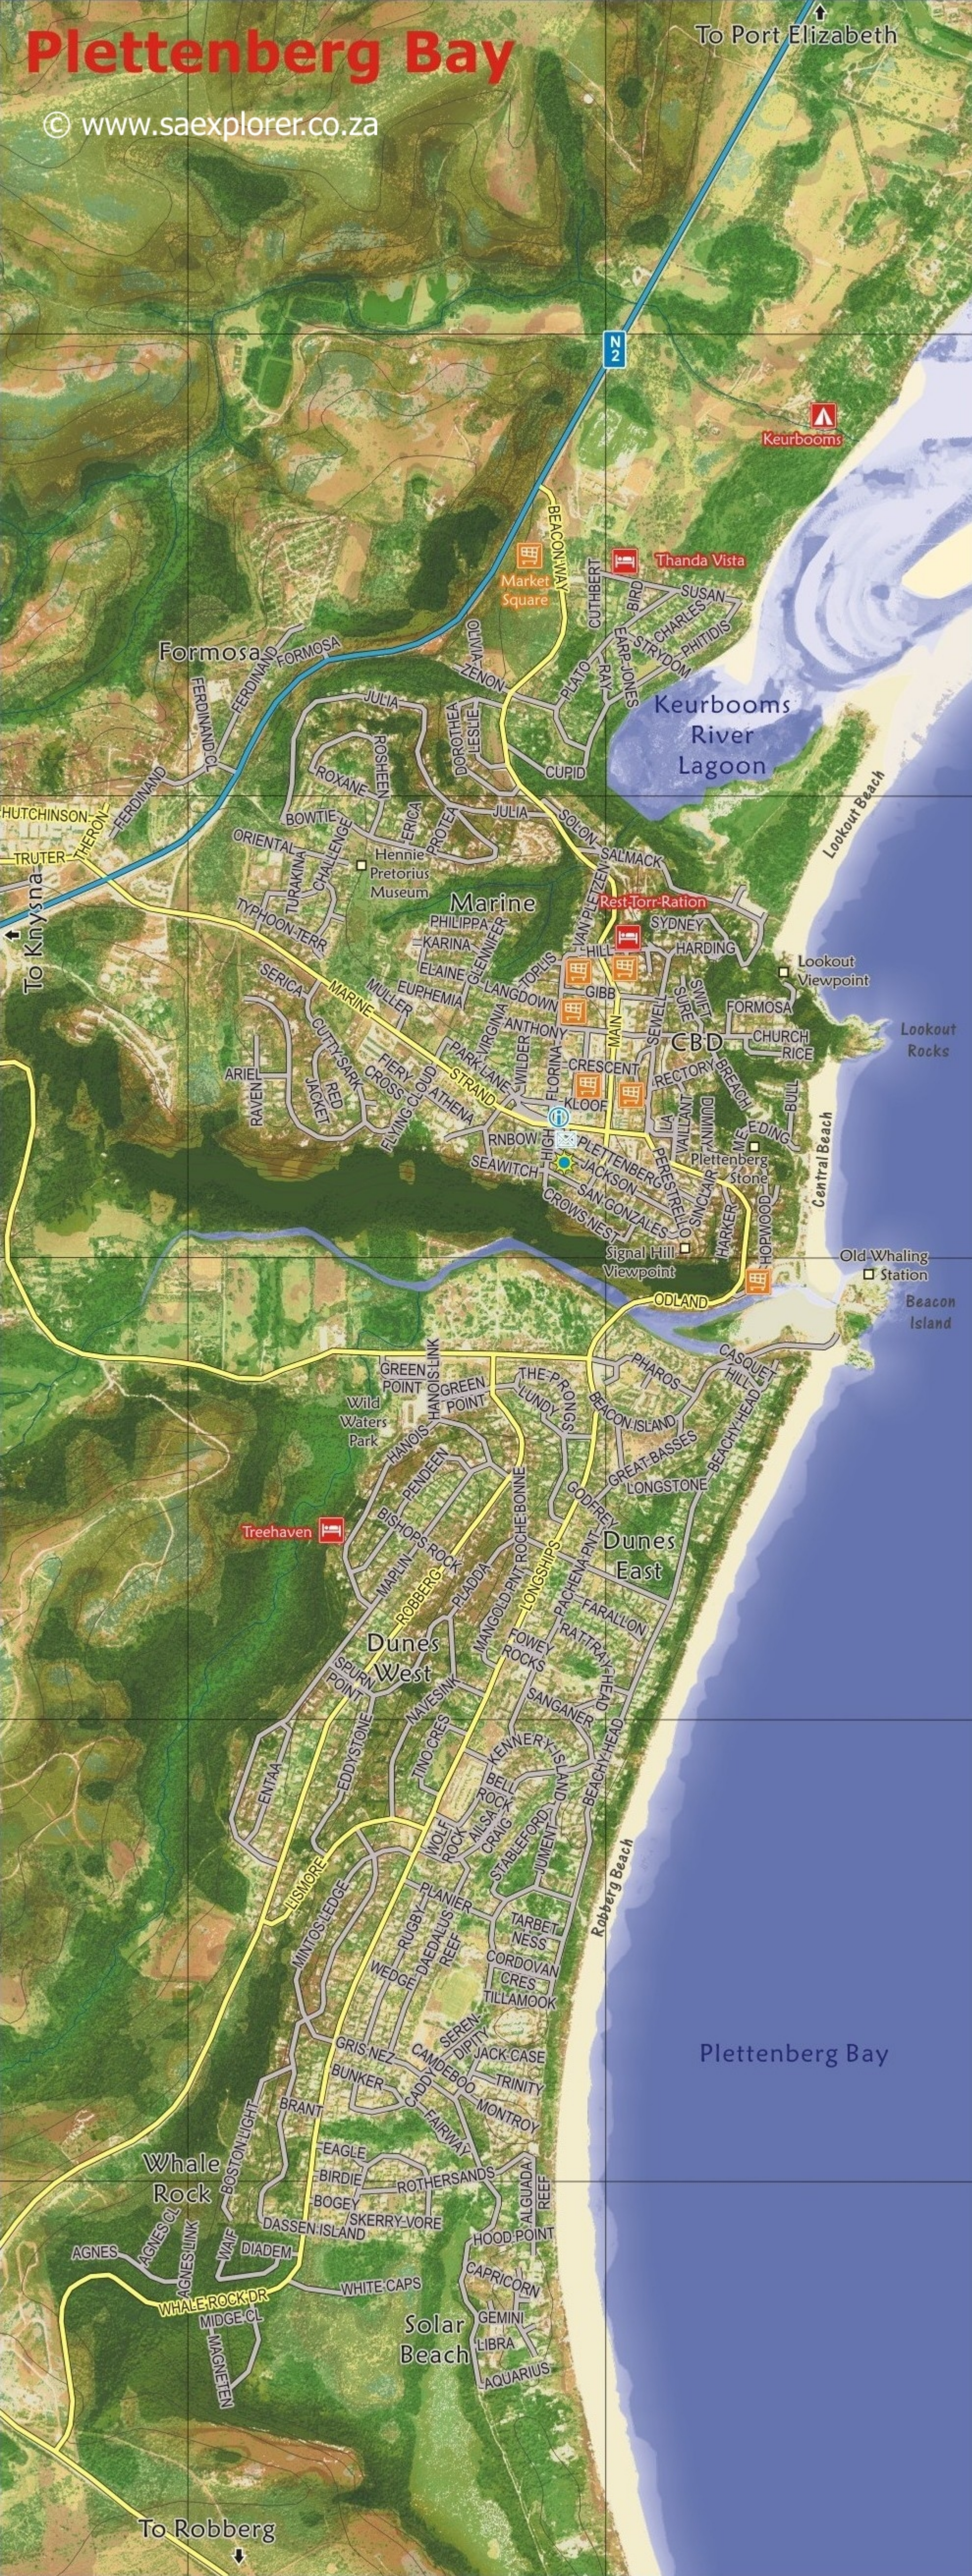

Plettenberg Bay

© www.saexplorer.co.za

To Port Elizabeth

Keurbooms

Thanda Vista

Keurbooms River Lagoon

Marine

Rest-Torr-Ration

CBD

Dunes West

Dunes East

Plettenberg Bay

Whale Rock

Solar Beach

To Robberg